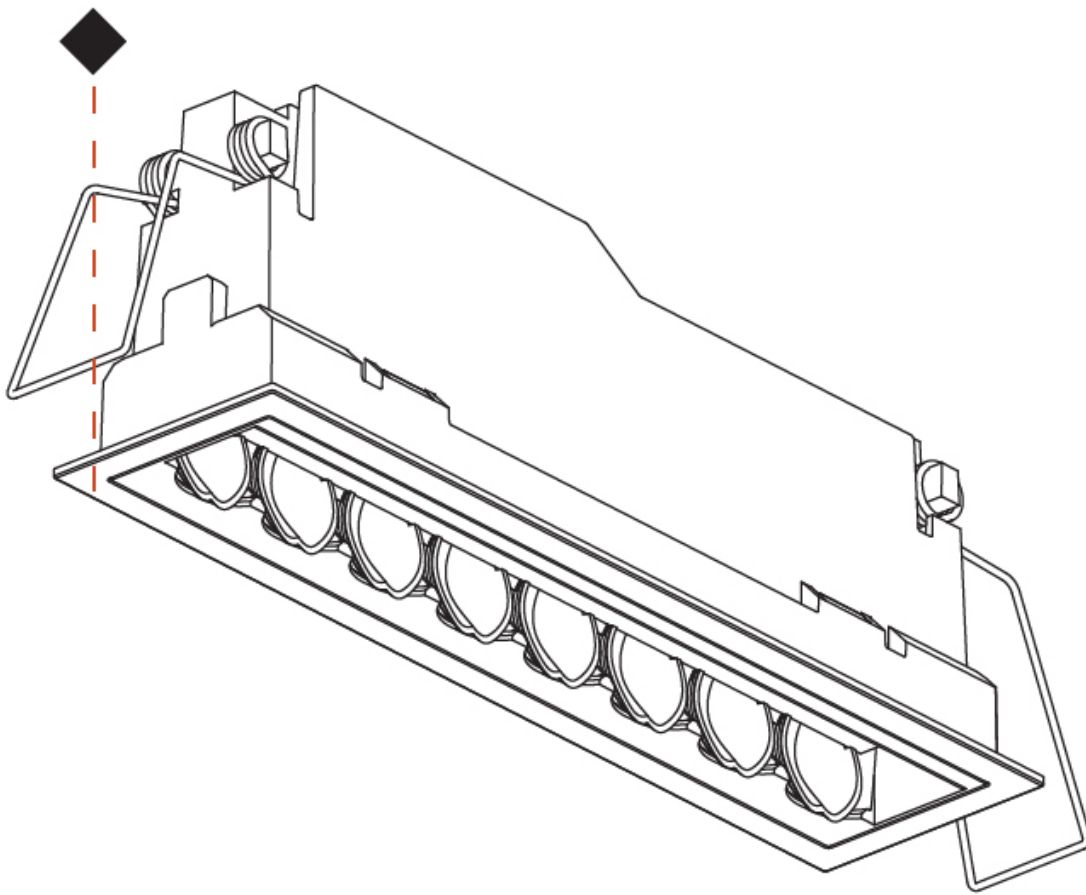

MAGIQ HOLLOW WALLWASH RECESSED

A35582-

PROJECT

TYPE

SPECIFIER

QUANTITY

DATE